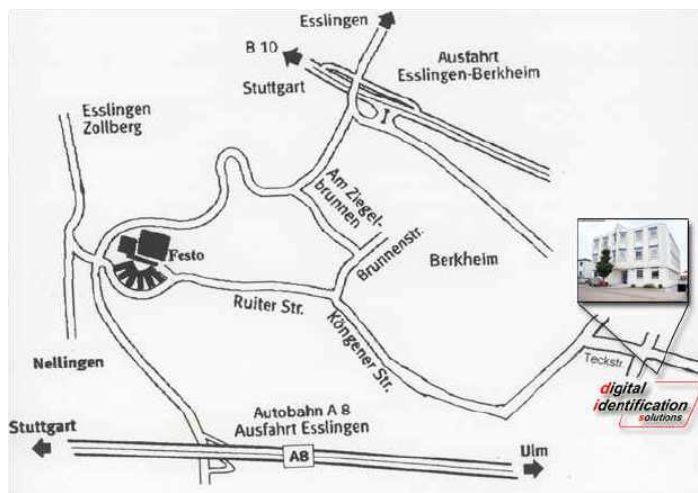

If you are coming from A8:

- Leave gateway „Esslingen“
- Direction to Esslingen
- Turn right to Esslingen-Berkheim
- Follow the street straight on: direction „Osterfeldhalle“
- After Osterfeldhalle turn left
- Take the second street right „Teckstrasse“
- Our building is on the right side of the street

If you are coming from B10:

- Leave gateway Esslingen Berkheim
- Direction Esslingen Berkheim
- Turn left to Esslingen Berkheim (Am Ziegelbrunnen)
- Turn right to the Brunnenstrasse
- Turn left direction Osterfeldhalle
- After the Osterfeldhalle turn left
- Take the second street right „Teckstrasse“
- Our Building is on the right side of the street

Map

Airports:

The nearest Airport Stuttgart Flughafen is located about 14 km from our office at Esslingen-Berkheim. It takes by car about 15 minutes to our office.

Hotels:**Hotel-Restaurant Linde**

Ruiterstraße 2
73734 Esslingen - Berkheim